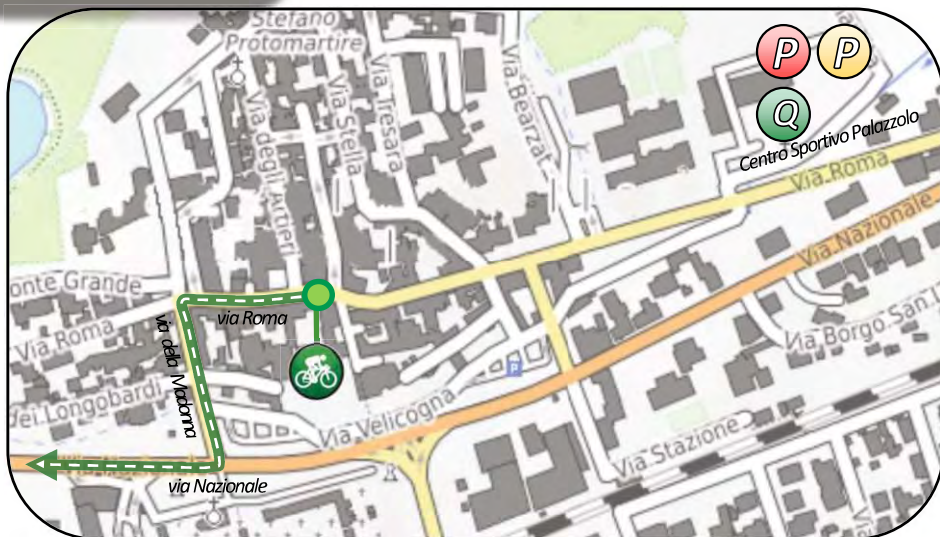

**PARTENZA / START**

Palazzo dello Stella (UD)  
via Roma  
ore 13:30

Scan To GO

1st

2nd

3rd

4th

**ARRIVO / FINISH**

San Giorgio di Nogaro (UD)  
via Roma  
ore 17:00

Scan To GO

## PALAZZOLO DELLO STELLA

-  **Quartiere tappa**  
*Stage district*  
 via Roma -  
 Centro Sportivo  
 Palazzolo dello Stella
-  **Parcheggio**  
**Organizzazione**  
*Parking Organization*  
 via Roma -  
 Centro Sportivo  
 Palazzolo dello Stella
-  **Parcheggio**  
**Ammiraglie**  
*Parking Flagship*  
 via Roma -  
 Centro Sportivo  
 Palazzolo dello Stella
-  **Partenza**  
**Start**  
 via Roma - Municipio
-  **Km 0**  
**Trasferimento**  
*Transfer*

**Description:** Completely flat route up to the arrival with a series of curves in the town of Villanova, curve to the left at 500 meters and roundabout with slight care to the right at the last 200 meters.