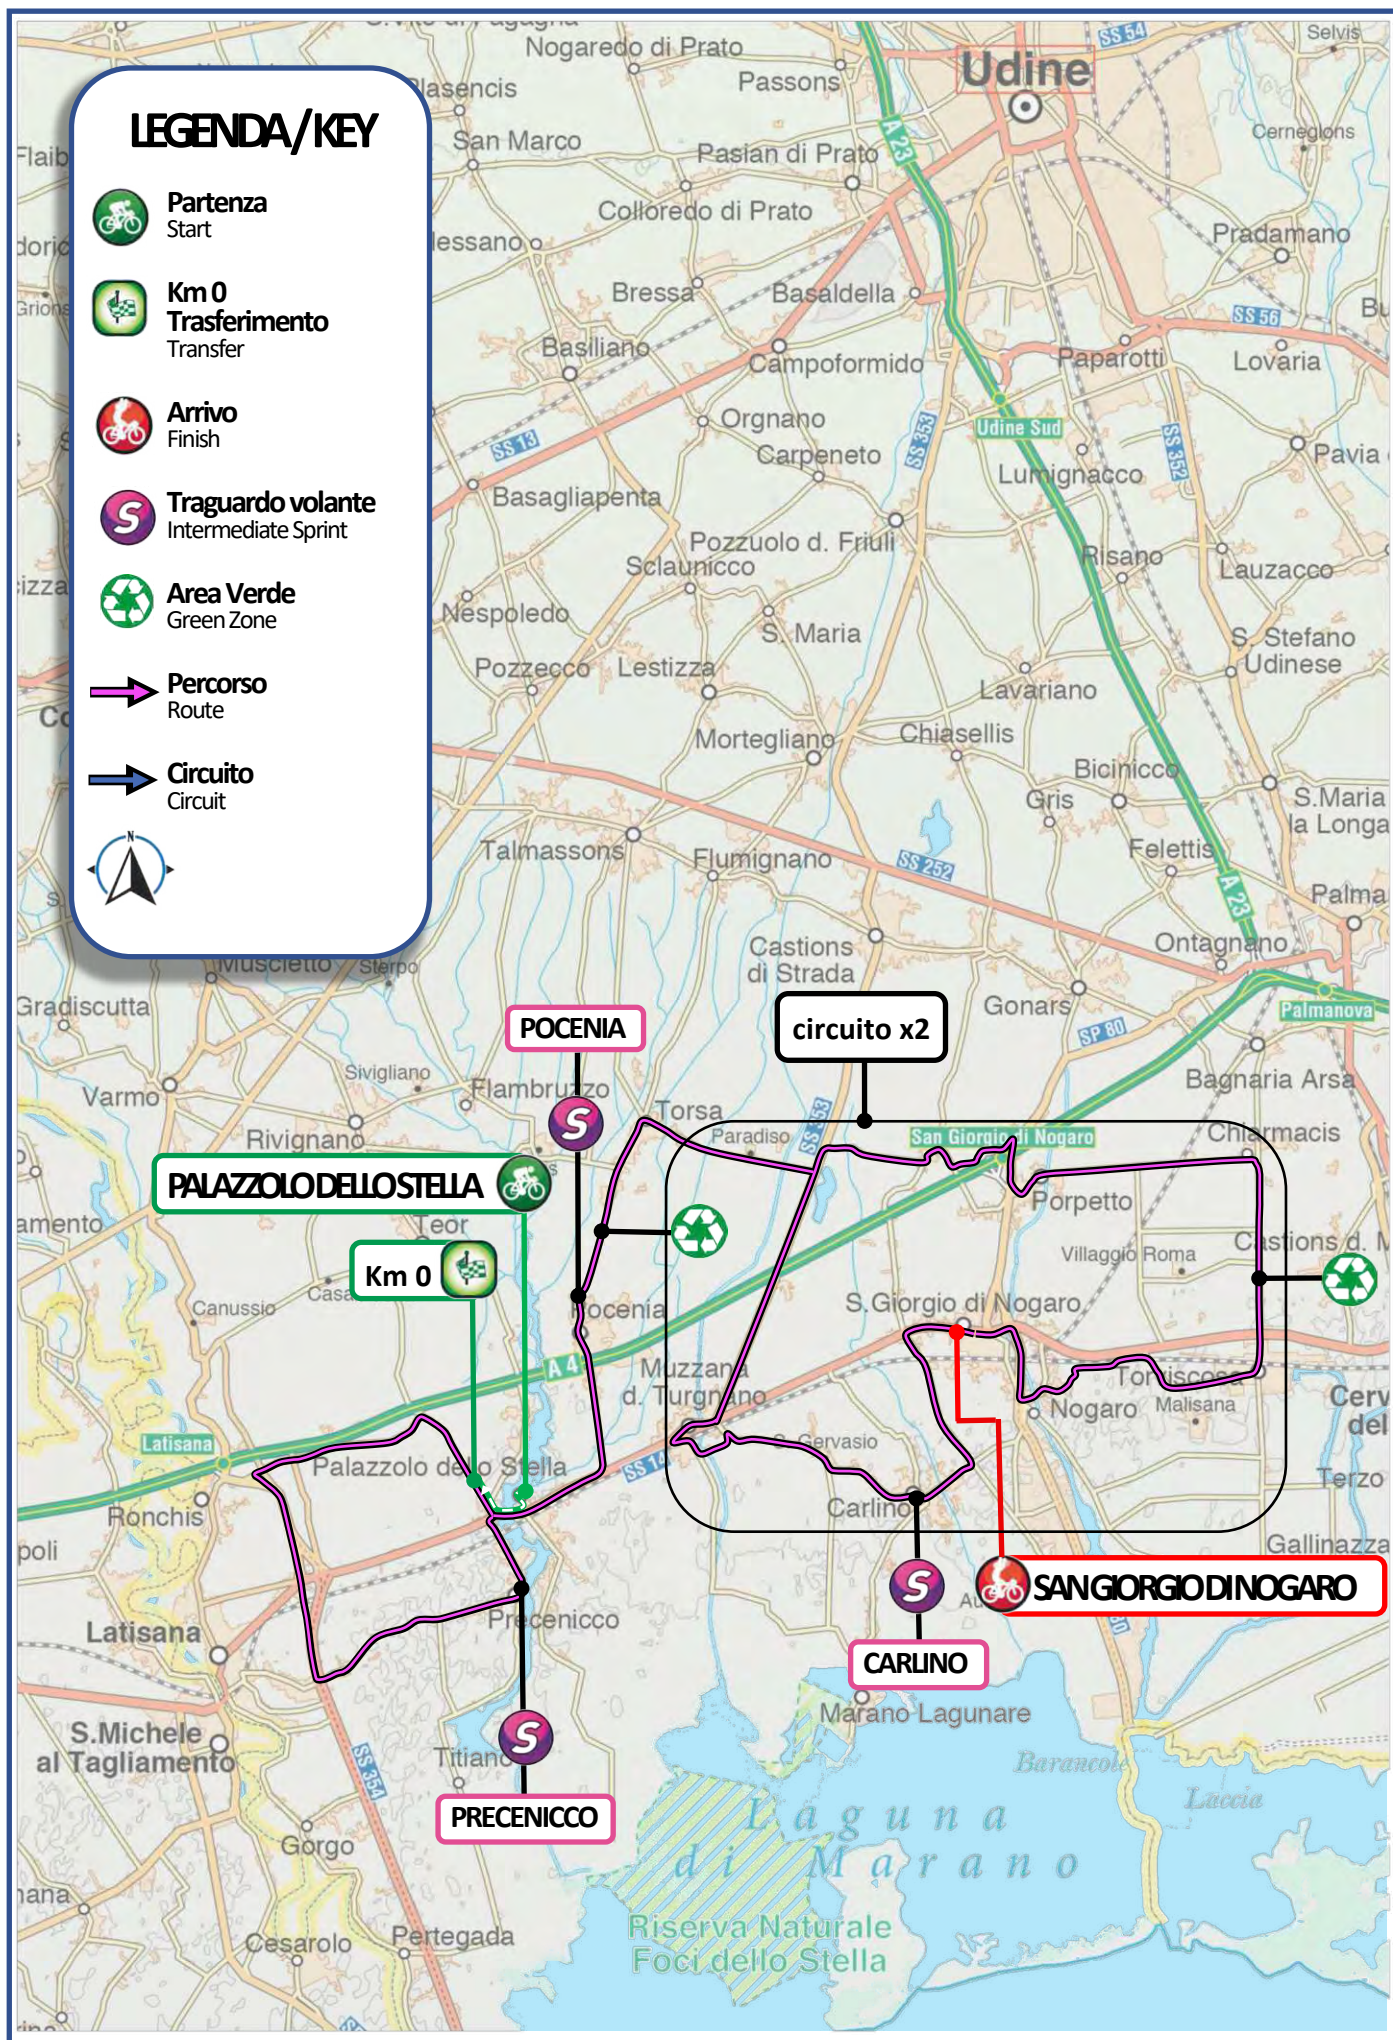

PALAZZOLO DELLO STELLA

SAN GIORGIO DI NOGARÒ

1

PRIMA TAPPA  
1st round

PALAZZOLO DELLO STELLA (UD)

160 Km

210 m dsl

SAN GIORGIO DI NOGARÒ (UD)

**PARTENZA / START**

Palazzo dello Stella (UD)  
via Roma  
ore 13:30

Scan To GO

1st

2nd

3rd

4th

**ARRIVO / FINISH**

San Giorgio di Nogaro (UD)  
via Roma  
ore 17:00

Scan To GO

**Description:** Completely flat route up to the arrival with a series of curves in the town of Villanova, curve to the left at 500 meters and roundabout with slight care to the right at the last 200 meters.